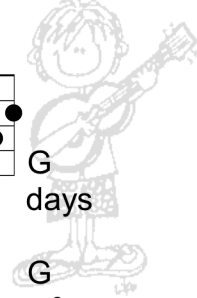

On this island I found a way To see the beauty of passing days

D7

G

Flowers that impale my love To moments that some only hear of

1. D7
Loving under a waterfall

Hearing the owls midnight call

G

Whispers from the ocean shelf Whispers that you and I can tell

D7

G

And you Kuuipo bring these moments to my mind

D7

G

For you Kuuipo on an island one of a kind One of a kind C D7 // .. .. G :||

D7

C

D7

G

2. D7
In this land I found the way To feel the beauty of passing days

D7

G

Rainbows jewels of a misty cloud Craters covered with a silken gown

D7

G

Stars that always shone so bright Scattered throughout the lovely nights

D7

G

with your love befilled my soul True love that came upon a grassy knoll

D7

G

And you Kuuipo bring these moments to my mind

D7

G

For you Kuuipo on an island one of a kind One of a D7 // .. .. C D7 // .. ..

D7

C

D7

G

G / / / / C / / / / G / / / / / cha-cha-cha kind