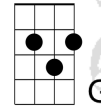

#### Instrumental Intro

On this island I found a way To see the beauty of passing days

D7

G

Flowers that impale my love To moments that some only hear of

1.  D7  
Loving under a waterfall

Hearing the owls midnight call

D7

G

Stars that always shone so bright Scattered throughout the lovely nights

D7

G

with your love befilled my soul True love that came upon a grassy knoll

D7

G